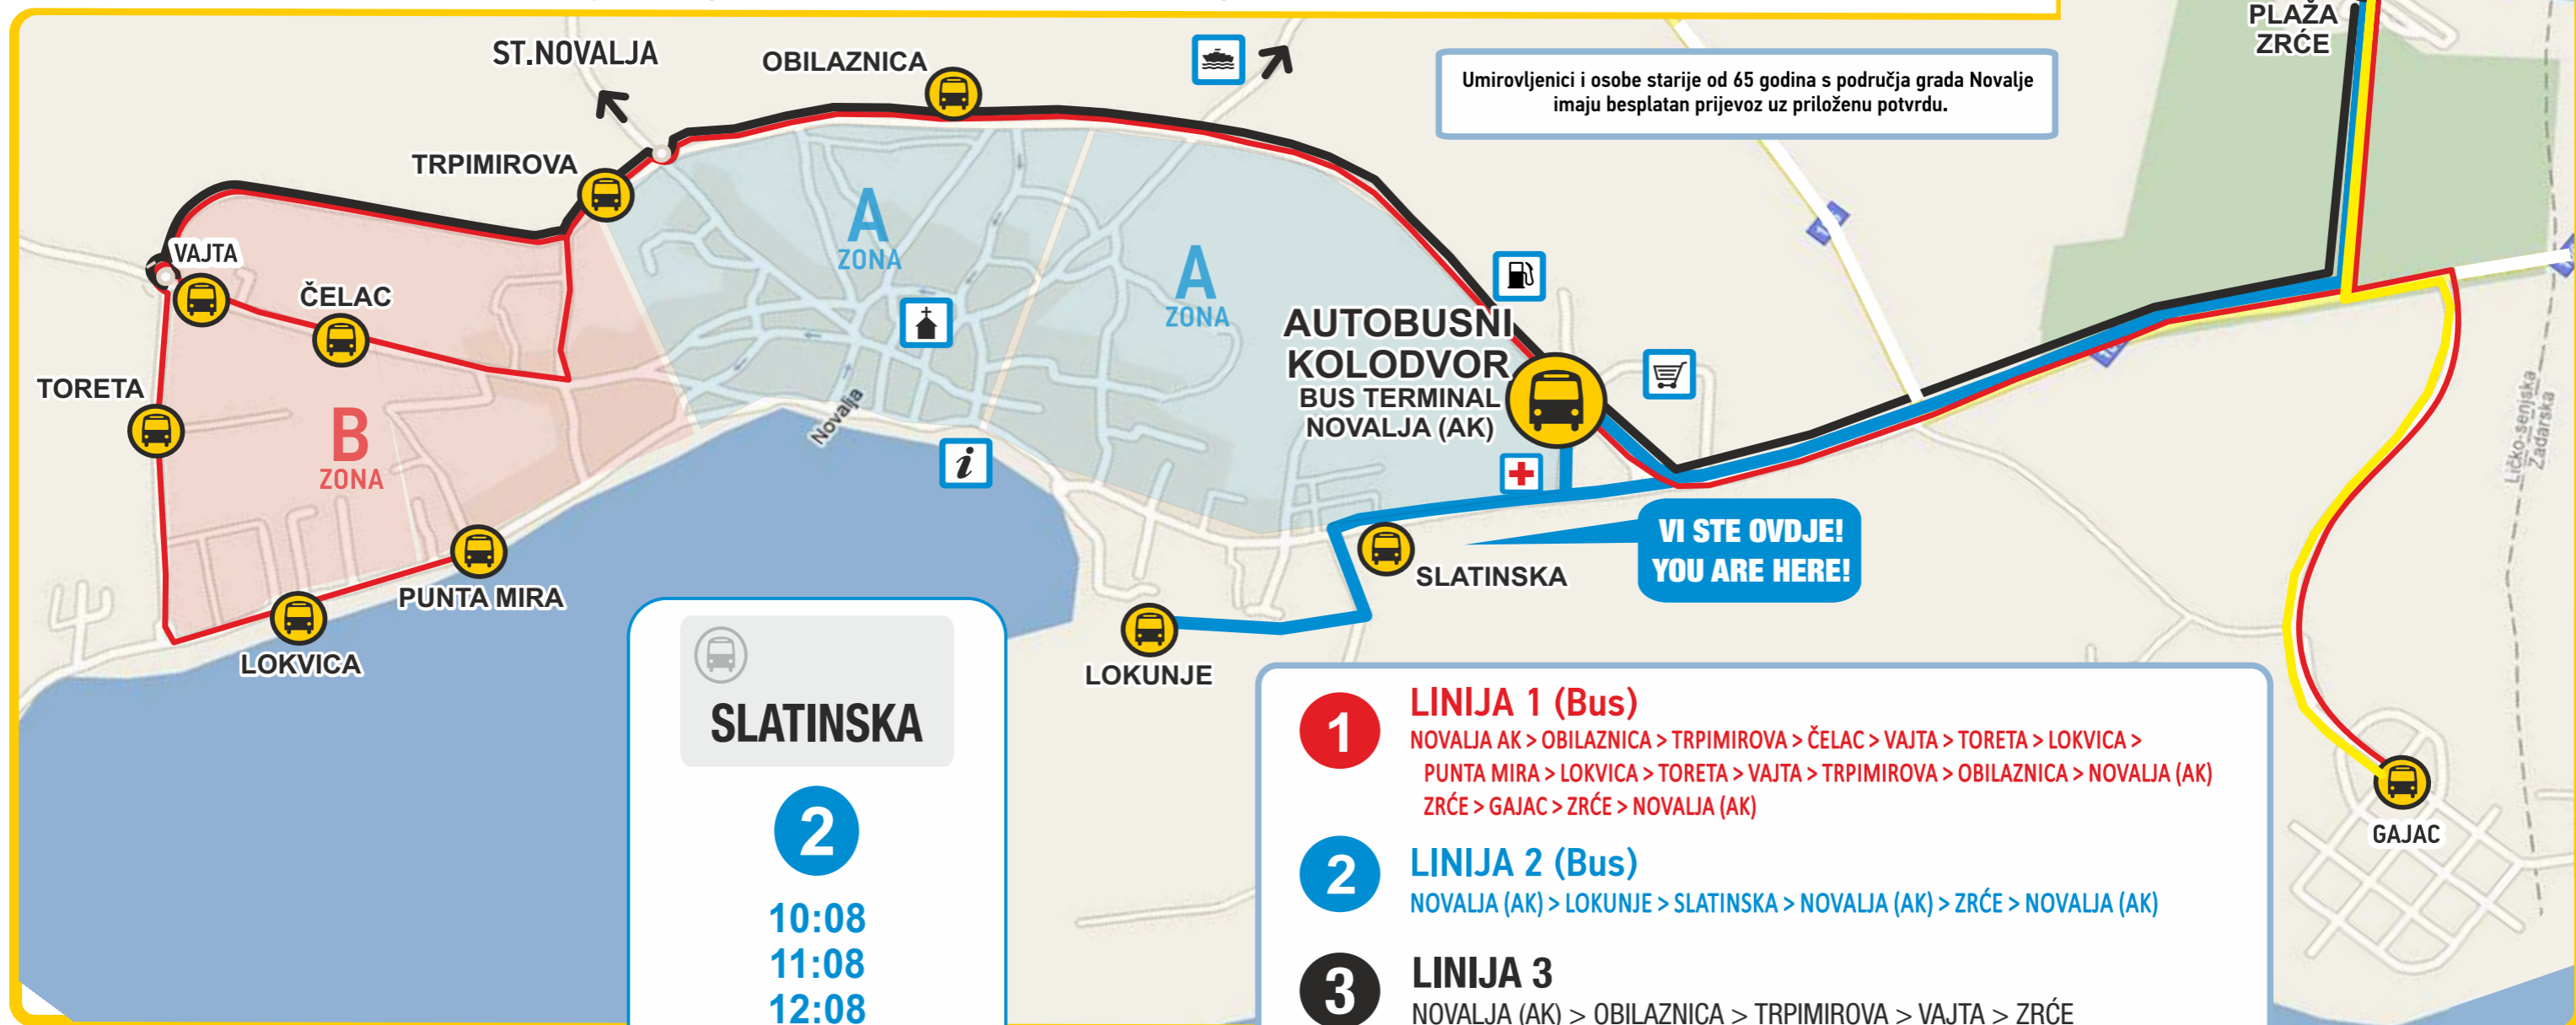

Gradski prijevoz Novalja

www.arriva.com.hr | info.zrce@arriva.com.hr

Umirovljenici i osobe starije od 65 godina s područja grada Novalje imaju besplatan prijevoz uz priloženu potvrdu.

SLATINSKA

2

10:08
11:08
12:08
13:08
14:08
15:08
16:08
17:08
18:08
19:08
20:08
21:08

- **1 LINIJA 1 (Bus)**
  NOVALJA AK > OBILAZNICA > TRPIMIROVA > ČELAC > VAJTA > TORETA > LOKVICA > PUNTA MIRA > LOKVICA > TORETA > VAJTA > TRPIMIROVA > OBILAZNICA > NOVALJA (AK) > ZRČE > GAJAC > ZRČE > NOVALJA (AK)
- **2 LINIJA 2 (Bus)**
  NOVALJA (AK) > LOKUNJE > SLATINSKA > NOVALJA (AK) > ZRČE > NOVALJA (AK)
- **3 LINIJA 3**
  NOVALJA (AK) > OBILAZNICA > TRPIMIROVA > VAJTA > ZRČE
- **4 LINIJA 4**
  ZRČE > GAJAC

1

Od 22.00 h do 06.00 h autobusi voze cijelu noć za plažu ZRČE
From 22.00 h to 06.00 h buses to ZRČE beach drive all night.

2

Linija od 22:00 do 06:00 prometuje cijelu noć.
The line from 22:00 to 06:00 operates all night.

3

Linija od 22:00 do 06:00 prometuje cijelu noć.
The line from 22:00 to 06:00 operates all night.

4

Linija od 22:00 do 06:00 prometuje cijelu noć.
The line from 22:00 to 06:00 operates all night.