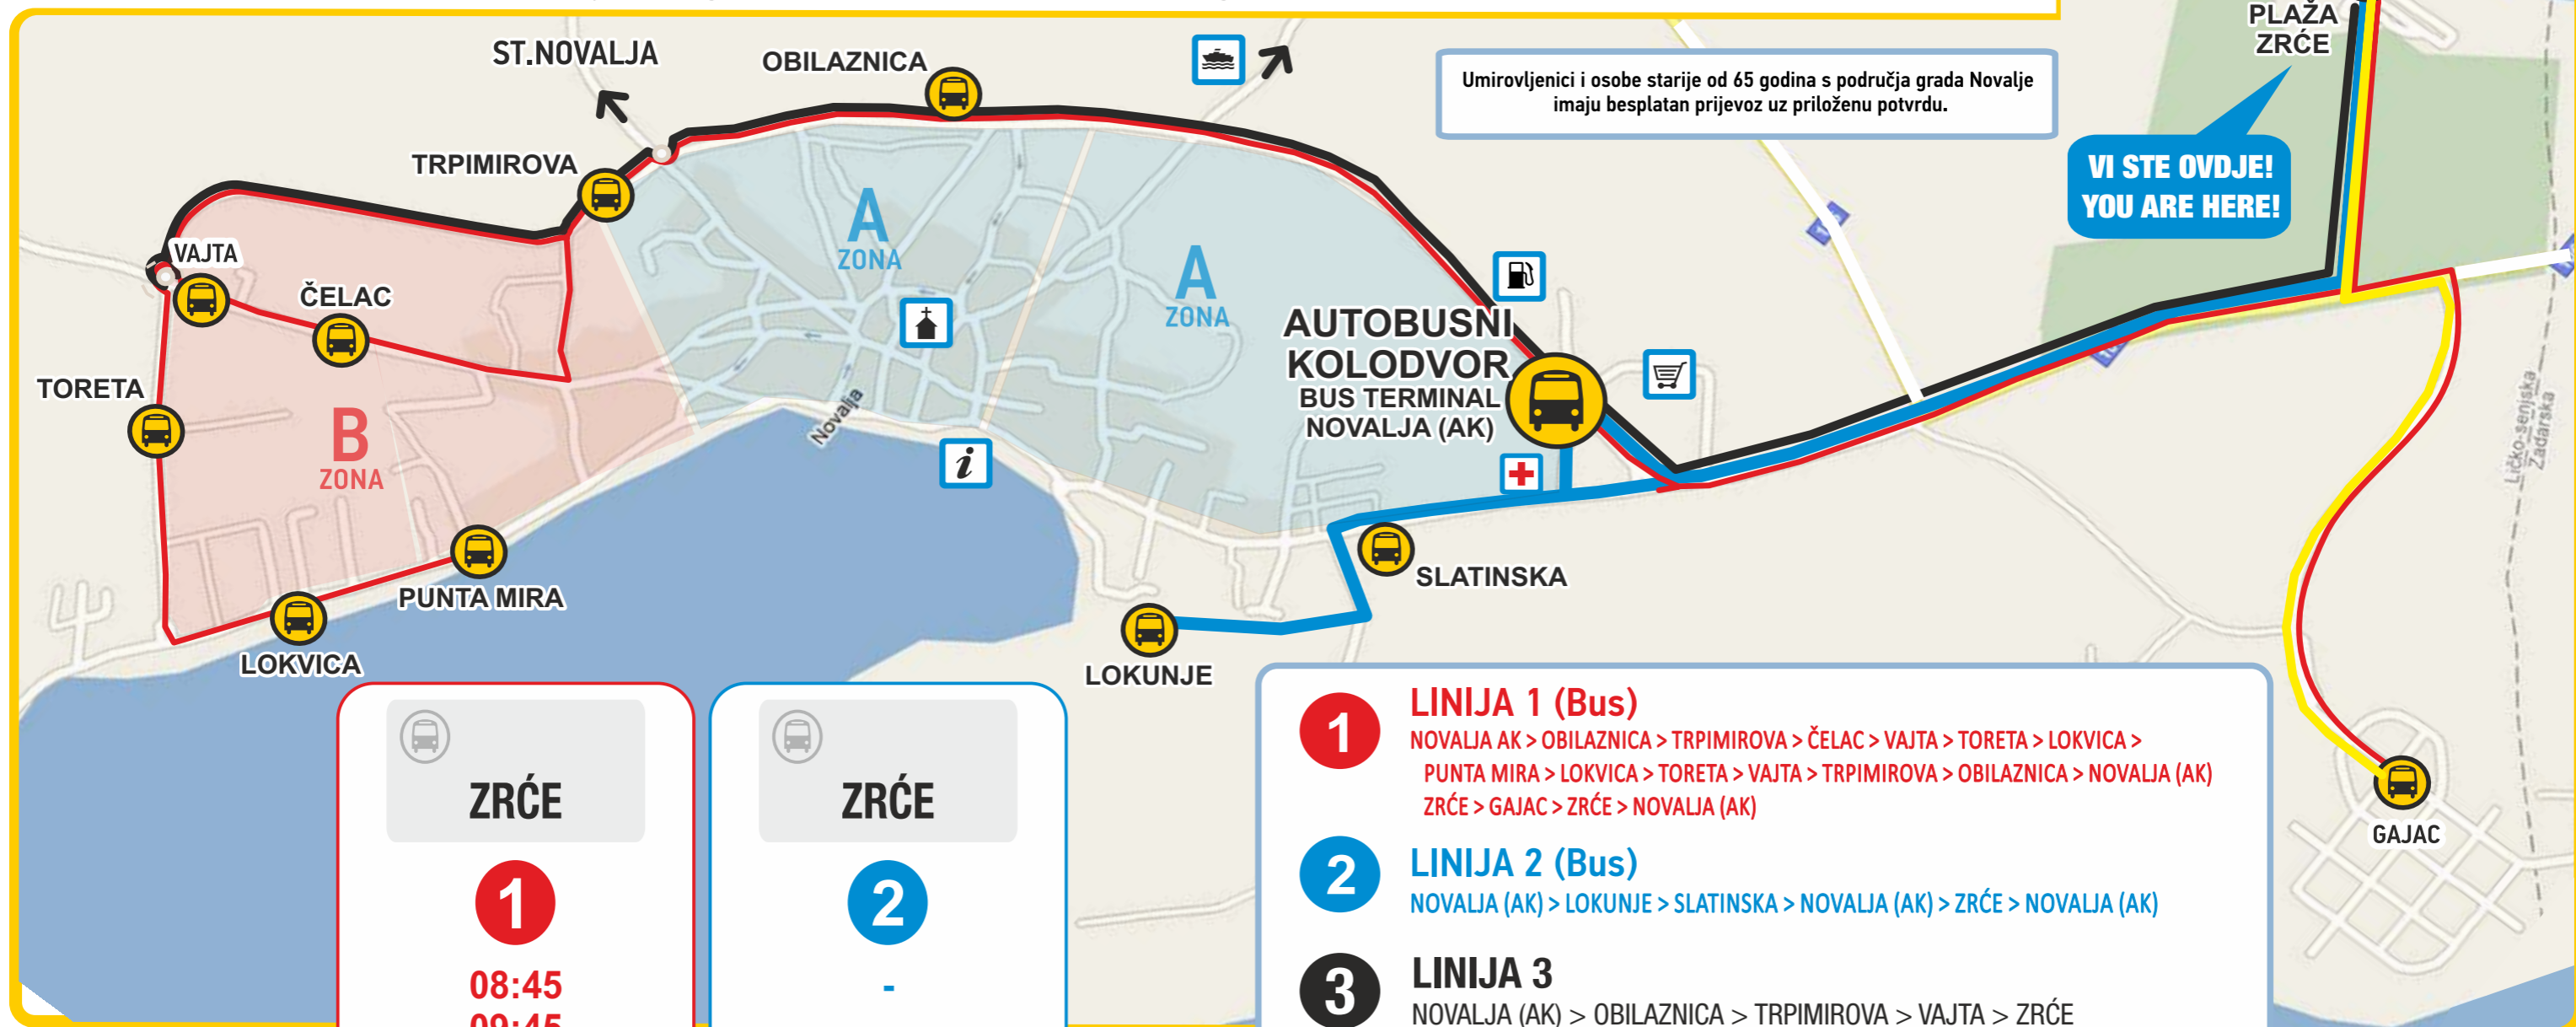

Gradski prijevoz Novalja

www.arriva.com.hr | info.zrce@arriva.com.hr

ZRČE	
1	
08:45	
09:45	
10:45	
11:45	
12:45	
13:45	
14:45	
15:45	
16:45	
17:45	
18:45	
19:45	
20:45	
21:45	

ZRČE	
2	
-	
-	
10:15	
11:15	
12:15	
13:15	
14:15	
15:15	
16:15	
17:15	
18:15	
19:15	
20:15	
21:15	

1. **LINIJA 1 (Bus)**
   NOVALJA AK > OBILAZNICA > TRPIMIROVA > ČELAC > VAJTA > TORETA > LOKVICA > PUNTA MIRA > LOKVICA > TORETA > VAJTA > TRPIMIROVA > OBILAZNICA > NOVALJA (AK) > ZRČE > GAJAC > ZRČE > NOVALJA (AK)
2. **LINIJA 2 (Bus)**
   NOVALJA (AK) > LOKUNJE > SLATINSKA > NOVALJA (AK) > ZRČE > NOVALJA (AK)
3. **LINIJA 3**
   NOVALJA (AK) > OBILAZNICA > TRPIMIROVA > VAJTA > ZRČE
4. **LINIJA 4**
   ZRČE > GAJAC

1

Od 22.00 h do 06.00 h autobusi voze cijelu noć za plažu ZRČE
From 22.00 h to 06.00 h buses to ZRČE beach drive all night.

2

Linija od 22:00 do 06:00 prometuje cijelu noć.
The line from 22:00 to 06:00 operates all night.

3

Linija od 22:00 do 06:00 prometuje cijelu noć.
The line from 22:00 to 06:00 operates all night.

4

Linija od 22:00 do 06:00 prometuje cijelu noć.
The line from 22:00 to 06:00 operates all night.