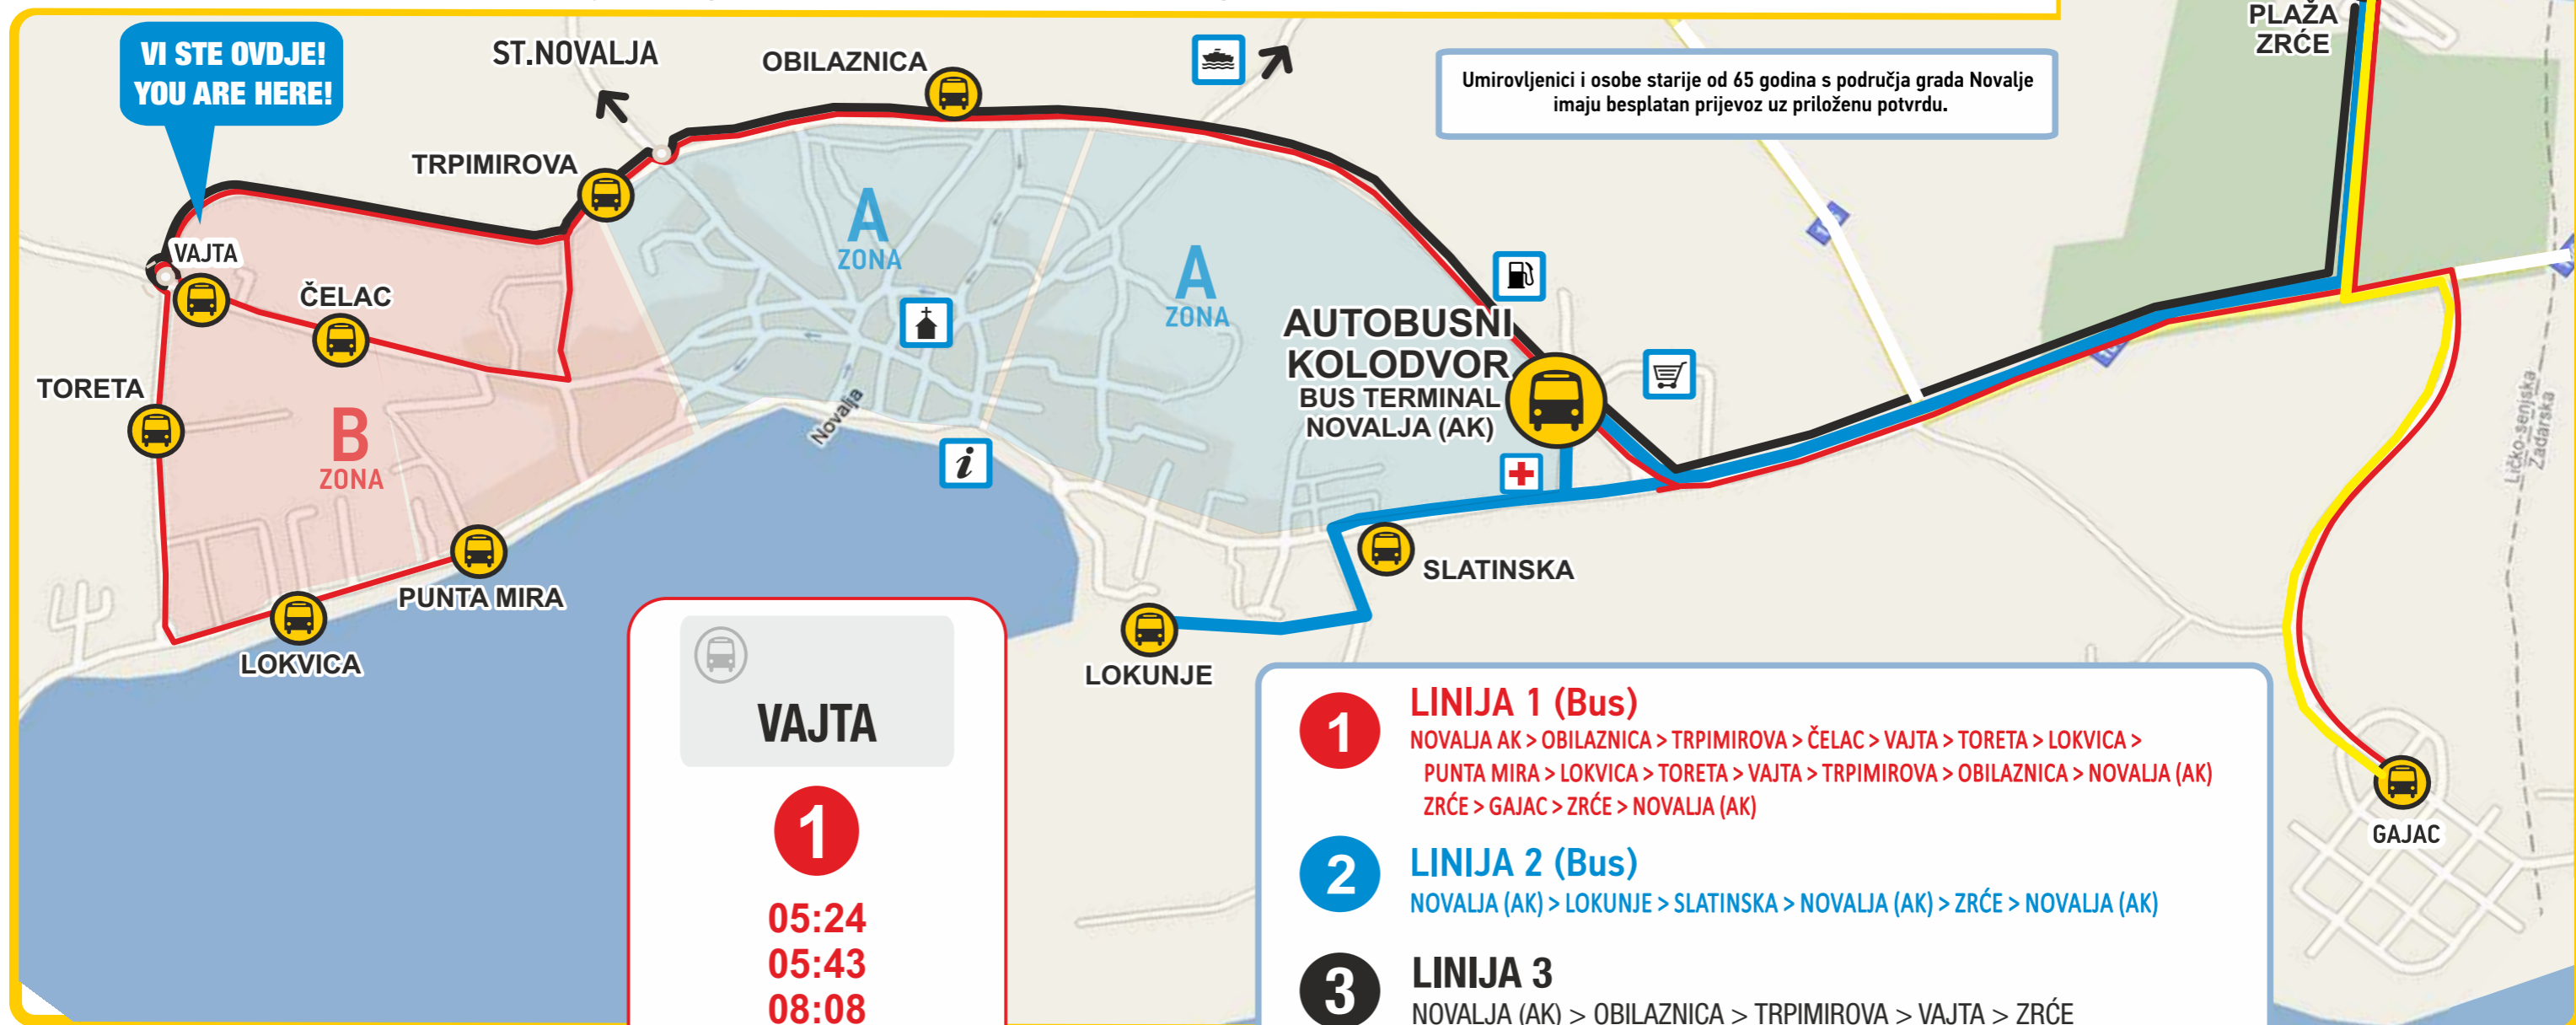

Gradski prijevoz Novalja

www.arriva.com.hr | info.zrce@arriva.com.hr

VAJTA

1

05:24
05:43
08:08
09:08
10:08
11:08
12:08
13:08
14:08
15:08
16:08
17:08
18:08
19:08
20:08
21:08

- **1 LINIJA 1 (Bus)**
  NOVALJA AK > OBILAZNICA > TRPIMIROVA > ČELAC > VAJTA > TORETA > LOKVICA > PUNTA MIRA > LOKVICA > TORETA > VAJTA > TRPIMIROVA > OBILAZNICA > NOVALJA (AK) > ZRČE > GAJAC > ZRČE > NOVALJA (AK)
- **2 LINIJA 2 (Bus)**
  NOVALJA (AK) > LOKUNJE > SLATINSKA > NOVALJA (AK) > ZRČE > NOVALJA (AK)
- **3 LINIJA 3**
  NOVALJA (AK) > OBILAZNICA > TRPIMIROVA > VAJTA > ZRČE
- **4 LINIJA 4**
  ZRČE > GAJAC

1

Od 22.00 h do 06.00 h autobusi voze cijelu noć za plažu ZRČE
From 22.00 h to 06.00 h buses to ZRČE beach drive all night.

2

Linija od 22:00 do 06:00 prometuje cijelu noć.
The line from 22:00 to 06:00 operates all night.

3

Linija od 22:00 do 06:00 prometuje cijelu noć.
The line from 22:00 to 06:00 operates all night.

4

Linija od 22:00 do 06:00 prometuje cijelu noć.
The line from 22:00 to 06:00 operates all night.